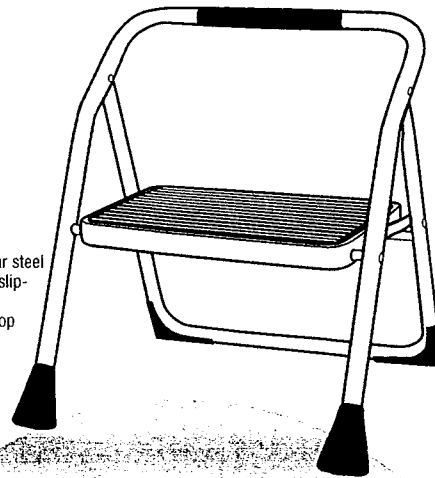

\$5

SAVE 37% reg. 7.99
1.88" x 60-Yd. Duct
Tape Multi-use and
durable. P 642 094 B24

True Value
START RIGHT. START HERE.®

**Get outstanding low prices
on quality products.**

MASTER
PAINTER

6⁹⁹

8-Pc. Paint Tray Set
Includes 2 roller frames,
4 roller covers, plastic paint
tray and wood handle brush.
K 133 237 B12 While supplies last.

GRABBER
LADDERS

9⁹⁹

**1-Step Folding
Step Stool**
Heavy-gauge tubular steel
with safety lock on slip-
resistant top step.
Cushioned grip on top
rail. P 113 193 F2
While supplies last.

\$2 12-Qt. Pail
W 123 920 B24